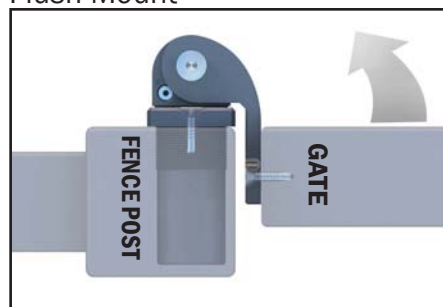

**Mounting Brackets:**  
A variety of gate brackets allow for virtually any square-post application:

- Steel or Aluminum
- Fastened or Welded
- Flush Mount or Center Mount

Flush Mount

Center Mount

**Multiple adjustment options:**

- Self-Closing Speed and Force
- Final snap-close action
- Horizontal Adjustment with Center Mount Bracket

**Powerful, Hidden Hydraulics - That Don't Leak!**

Hydraulics are concealed within the post, providing a controlled, quiet close, in a tamper-resistant, compact design.