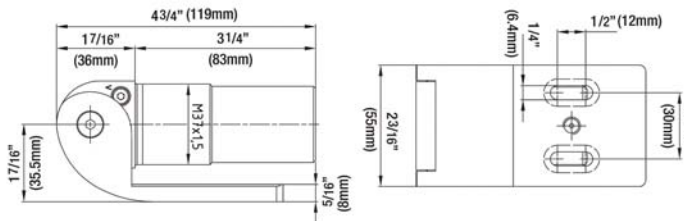

108 AT90 S & 108SF AT90 S