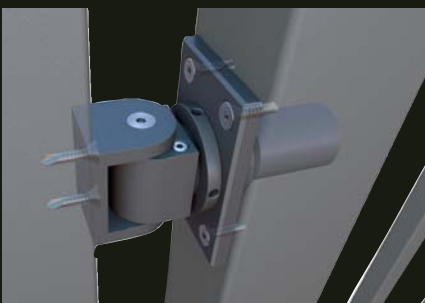

# Hydraulic Gate Closers & Hinges

[www.ddtechglobal.com/sureclose](http://www.ddtechglobal.com/sureclose)

**SureClose® Gate Hinges and Closers** are designed to replace conventional commercial gate hinges and closers through its unique design that hides the closer hydraulics inside the fence post.

Precision engineered and superbly finished. There is no compromise of quality with SureClose.

**Self-Closing models:**  
SureClose 57  
SureClose 108

**Non-Self-Closing model:**  
SureClose SM

**SureClose® is a hinge & closer, in one small, powerful package!**

**Mounting Brackets:**  
A variety of gate brackets allow for virtually any square-post application:

- Steel or Aluminum
- Fastened or Welded
- Flush Mount or Center Mount

Flush Mount

Center Mount

**Multiple adjustment options:**

- Self-Closing Speed and Force
- Final snap-close action
- Horizontal Adjustment with Center Mount Bracket

**Powerful, Hidden Hydraulics - That Don't Leak!**

Hydraulics are concealed within the post, providing a controlled, quiet close, in a tamper-resistant, compact design.