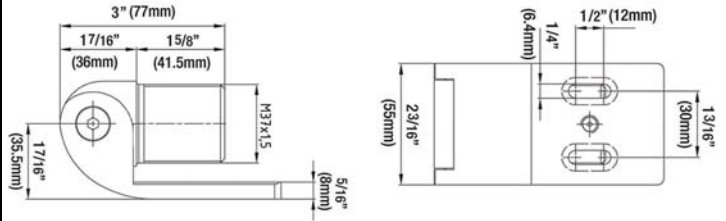

GATE FUNCTION

Hold-open
Not for safety gates

Self-close
Speed Adjustable

Final Snap Action
For Electric/Coded Locks

Free-Swinging

108 AT90 S & 108SF AT90 S

SM AT90 S

57 AT90 S & 57SF AT90 S

SM S

Flush Mount models require 1 9/16" (40mm) hole in fence post.

57 S & 57SF S

108 S & 108SF S

Center Mount models require 1 7/8" (48mm) hole in fence post.

Aluminum screw-on gate mounting brackets featured. Steel weld-on gate brackets are similar but have no holes for fasteners.