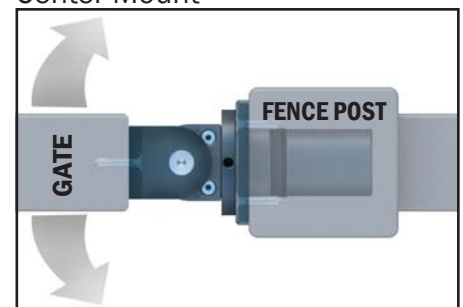

**Mounting Brackets:**  
A variety of gate brackets allow for virtually any square-post application:

- Steel or Aluminum
- Fastened or Welded
- Flush Mount or Center Mount

Flush Mount

Center Mount

**Multiple adjustment options:**

- Self-Closing Speed and Force
- Final snap-close action
- Horizontal Adjustment with Center Mount Bracket

**Powerful, Hidden Hydraulics - That Don't Leak!**

Hydraulics are concealed within the post, providing a controlled, quiet close, in a tamper-resistant, compact design.