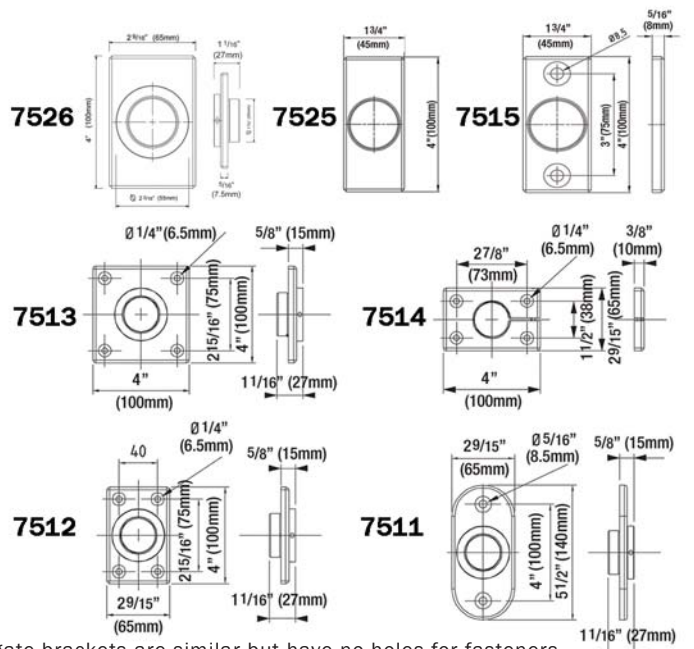

Aluminum screw-on gate mounting brackets featured. Steel weld-on gate brackets are similar but have no holes for fasteners.