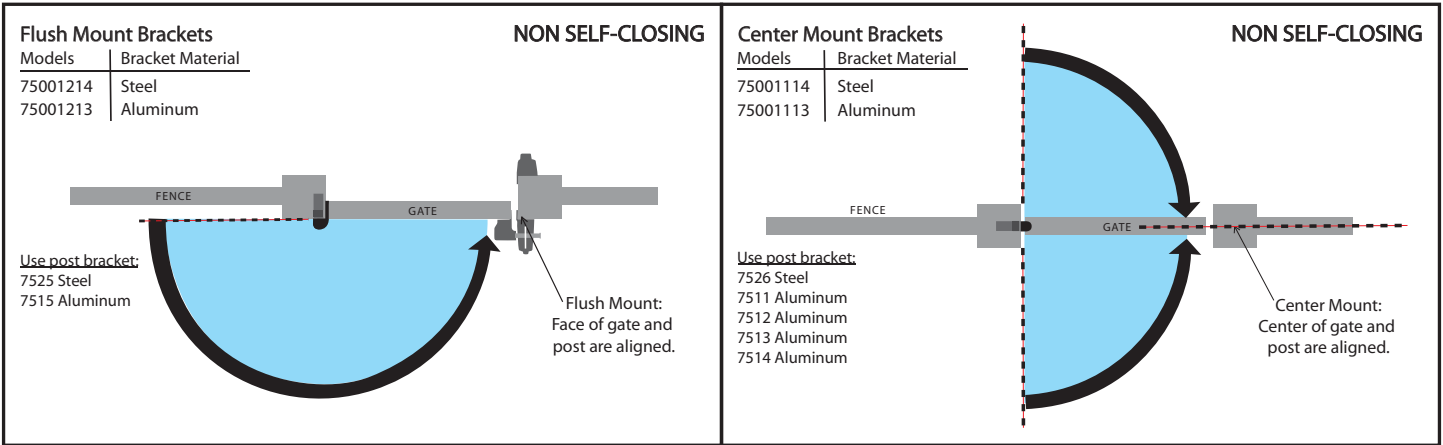

# GATE FUNCTION

**Hold-open**  
Not for safety gates

**Self-close**  
Speed Adjustable

**Final Snap Action**  
For Electric/Coded Locks

**Free-Swinging**