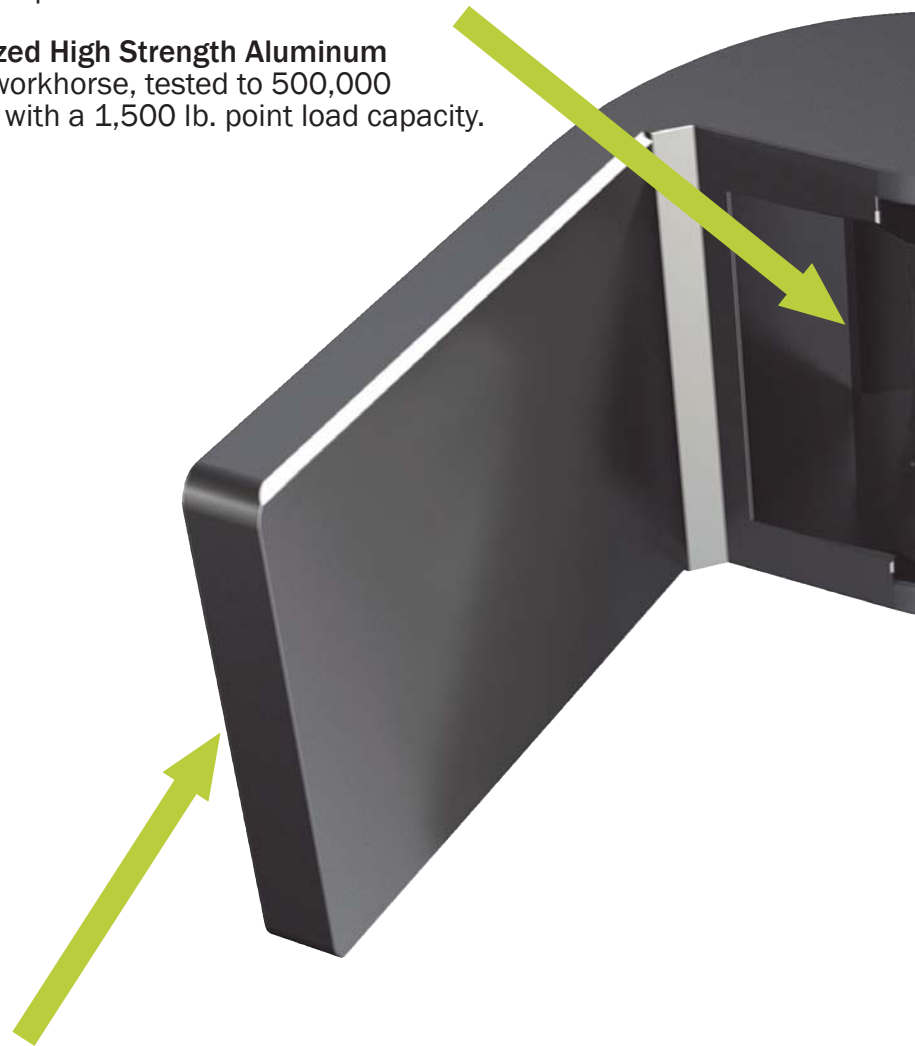

# Hydraulic Gate Closers & Hinges

[www.ddtechglobal.com/sureclose](http://www.ddtechglobal.com/sureclose)

**SureClose® Gate Hinges and Closers** are designed to replace conventional commercial gate hinges and closers through its unique design that hides the closer hydraulics inside the fence post.

Precision engineered and superbly finished. There is no compromise of quality with SureClose.

**Self-Closing models:**  
SureClose 57  
SureClose 108

**Non-Self-Closing model:**  
SureClose SM

**SureClose® is a hinge & closer, in one small, powerful package!**

**Mounting Brackets:**  
A variety of gate brackets allow for virtually any square-post application:

- Steel or Aluminum
- Fastened or Welded
- Flush Mount or Center Mount

Flush Mount

Center Mount

**Multiple adjustment options:**