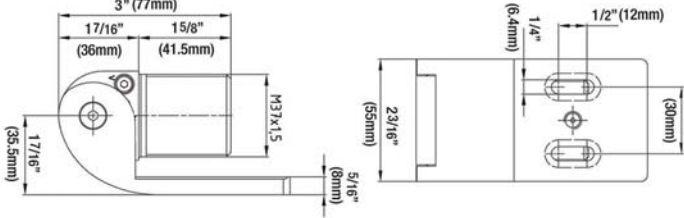

57 AT90 S & 57SF AT90 S