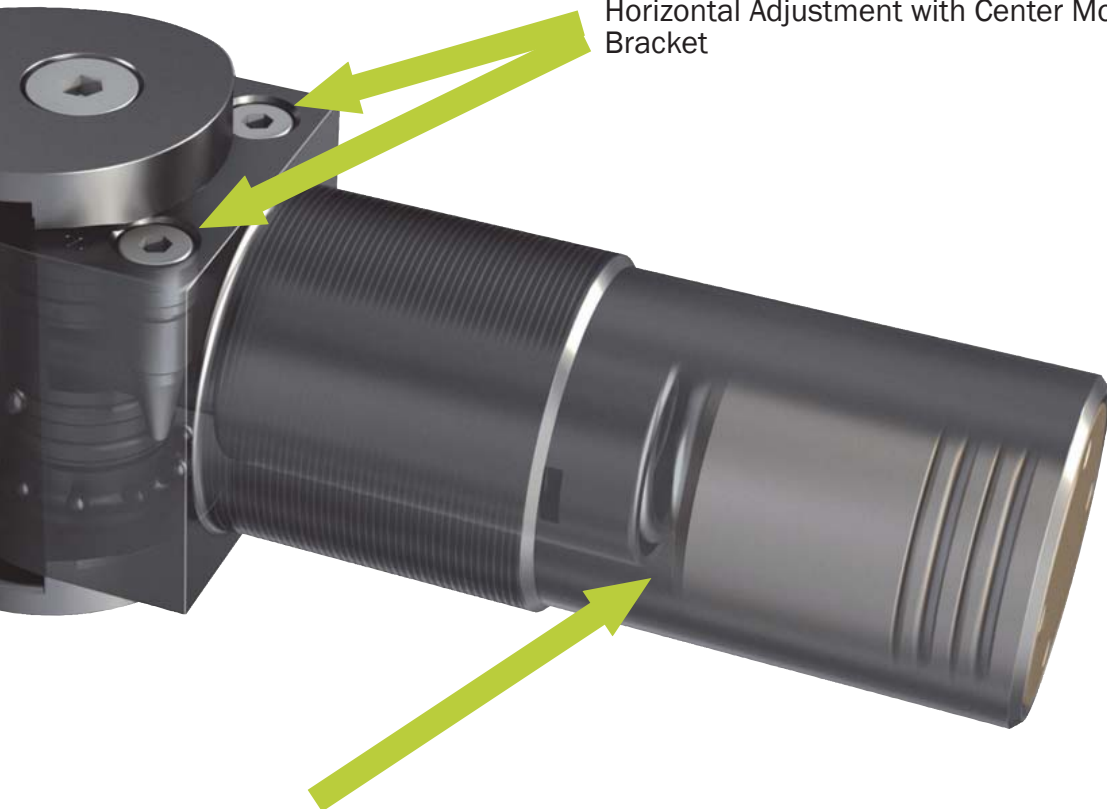

**Mounting Brackets:**  
A variety of gate brackets allow for virtually any square-post application:

- Steel or Aluminum
- Fastened or Welded
- Flush Mount or Center Mount

Flush Mount

Center Mount

**Multiple adjustment options:**

- Self-Closing Speed and Force
- Final snap-close action
- Horizontal Adjustment with Center Mount Bracket

**Powerful, Hidden Hydraulics - That Don't Leak!**

Hydraulics are concealed within the post, providing a controlled, quiet close, in a tamper-resistant, compact design.