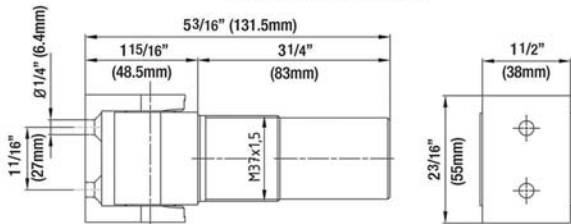

108 S & 108SF S

Center Mount models require 1 7/8" (48mm) hole in fence post.